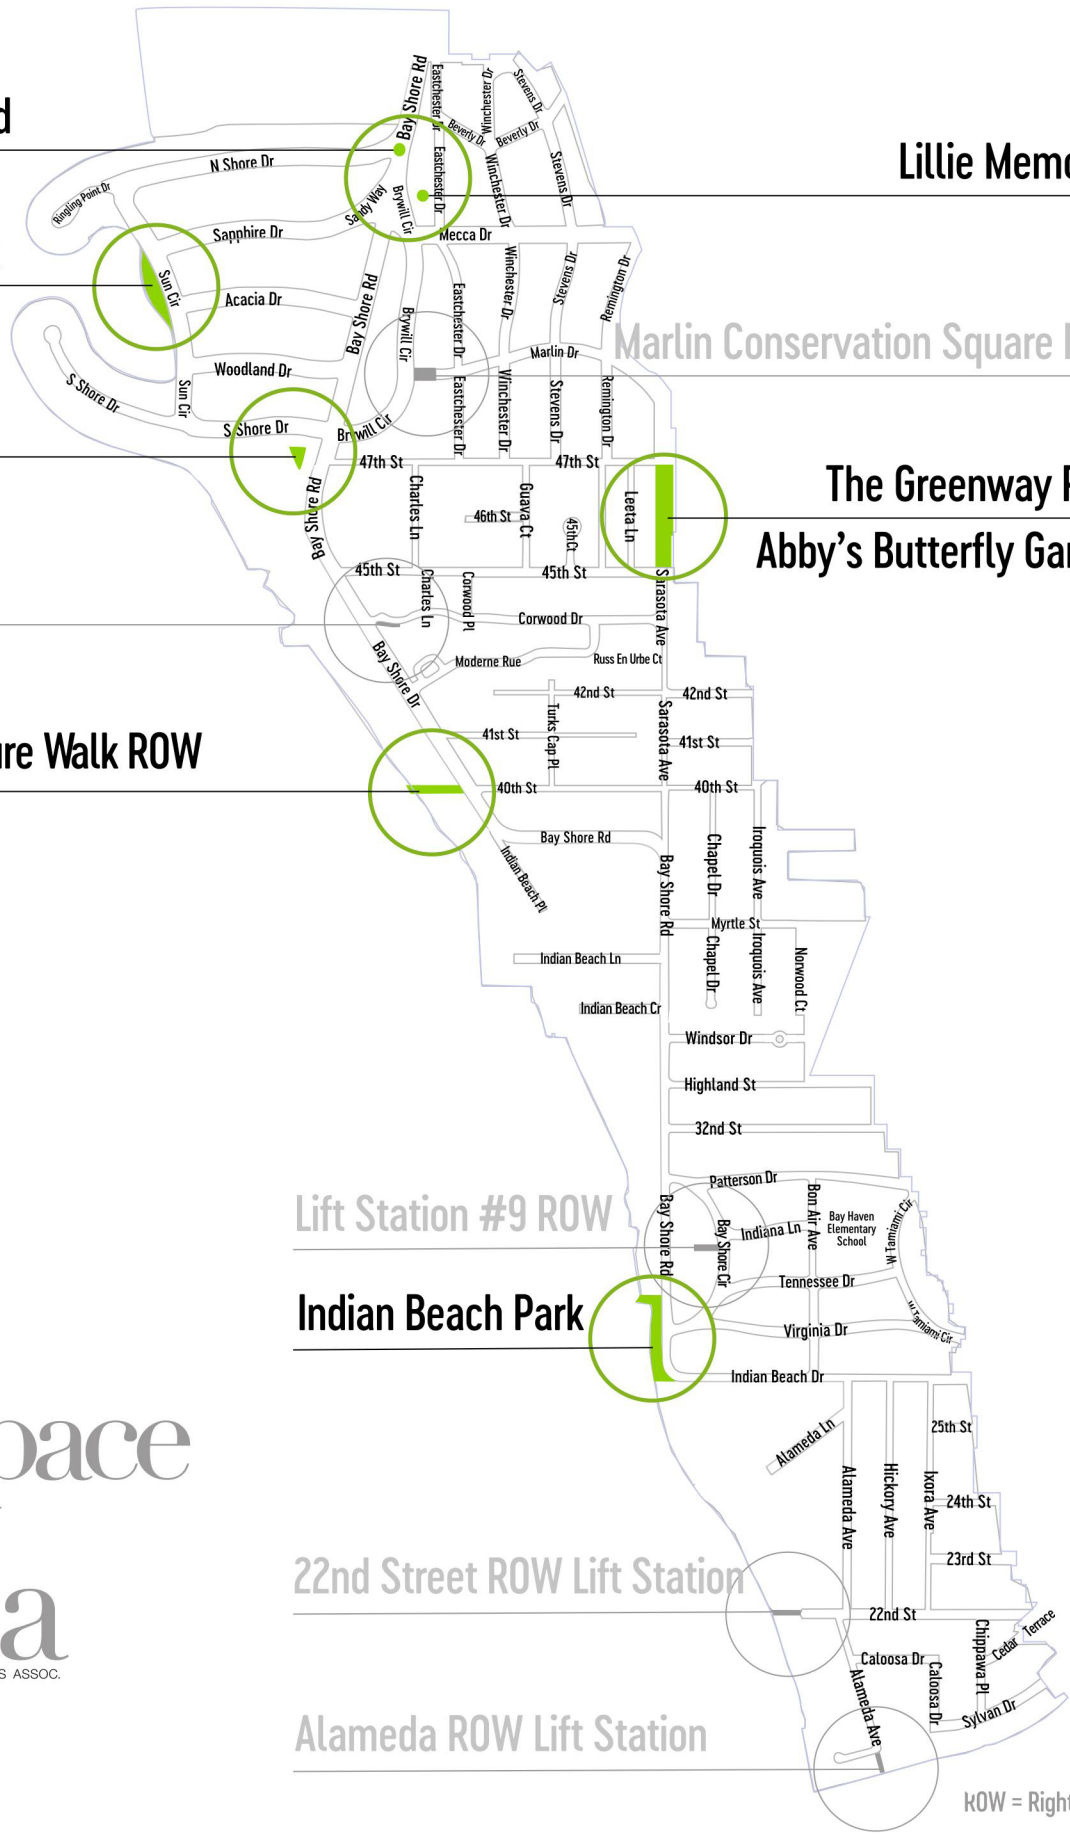

IBSS Entry Sign Island

Lillie Memorial

Sapphire Shores Park

Marlin Conservation Square ROW

Ainsley Place

The Greenway ROW
Abby's Butterfly Garden

Corwood Place

Charles Hegener Nature Walk ROW

Lift Station #9 ROW

Indian Beach Park

22nd Street ROW Lift Station

Alameda ROW Lift Station

R.O.W. = Right Of Way

greenspace

ibssa
INDIAN BEACH SAPPHIRE SHORES ASSOC.